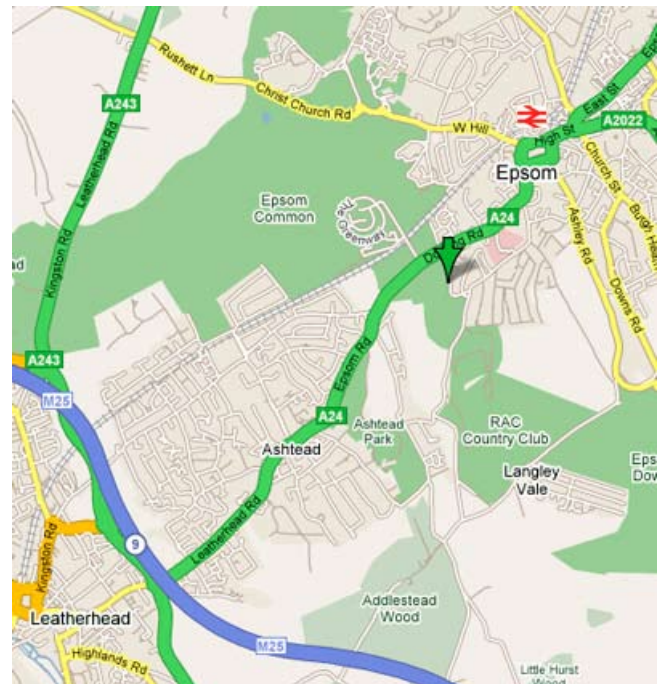

# directions

PDP Group Limited

**Directions:** Ryebrook Studios are located in Woodcote Side, which is off the A24, approximately 1.5 km south of Epsom town. Epsom station is served by regular train services from Victoria and Waterloo, and has a black taxi rank.

**From the M25:** Exit at junction 9 and follow signs for the A24 to Epsom. You will first pass through Ashted village and then, after approximately 2.5 km, the road rises. Going over the crest of the hill, Woodcote Side is immediately on the right, signposted to 'Langley Vale'. Ryebrook Studios are located a few hundred metres down on the right.

**From Epsom:** Follow signs for the A24 to Dorking. After passing Epsom Hospital on the left, the road rises. Woodcote Side is the last road on left before the crest of the hill and is signposted to 'Langley Vale'. Ryebrook Studios are located a few hundred metres down on the right.